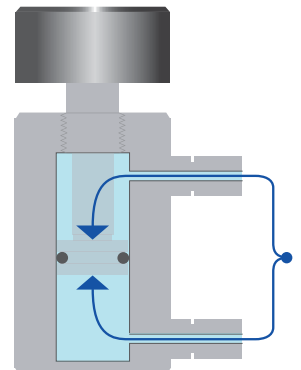

The All-in-One Pressure Control Solution

Use an external gas source to fill the NitroPak's on-board, refillable nitrogen cylinder and you'll have enough gas for multiple tests, with intuitive features that give you fast, accurate control of pressure.

Complete calibration kits include FieldLab calibrator or LC20 pressure reference for a range of calibration and data logging applications.

A Closer Look

The NitroPak's large, proprietary **pressure-balanced piston** has equal force on the top and bottom of the piston, significantly reducing the amount of effort needed to make adjustments. This gives you very precise control of pressure - even at very low pressures.