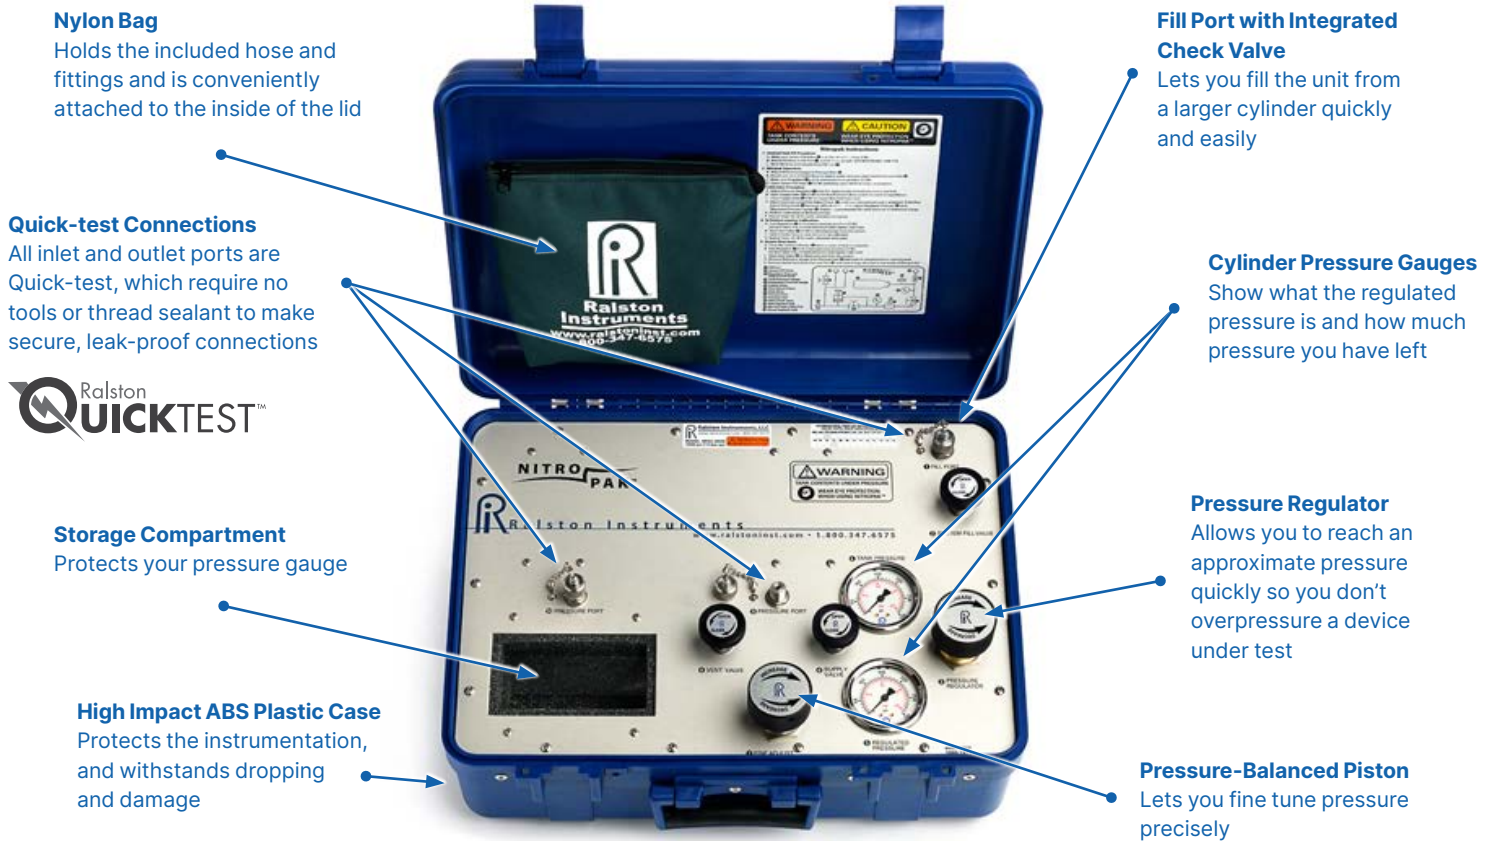

Differential and Static Pressure Calibration

Easily conduct both differential and static pressure calibration on instrumentation up to 3,000 psi / 210 bar using an external pressure calibrator.

Pressure Testing with Nitrogen

The All-in-One Pressure Control Solution

Use an external gas source to fill the NitroPak's on-board, refillable nitrogen cylinder and you'll have enough gas for multiple tests, with intuitive features that give you fast, accurate control of pressure.

Complete calibration kits include FieldLab calibrator or LC20 pressure reference for a range of calibration and data logging applications.

A Closer Look

The NitroPak's large, proprietary **pressure-balanced piston** has equal force on the top and bottom of the piston, significantly reducing the amount of effort needed to make adjustments. This gives you very precise control of pressure - even at very low pressures.